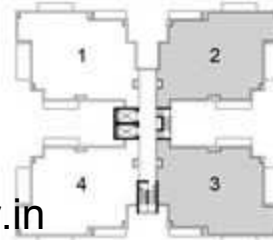

Indiabulls Centrum Park Floor Plan 2875

9654953152

UNIT TYPE - 4BHK
BLOCK - G1/G2/G3-2(CORNER), G1/G2/G3-3(CORNER)
AREA - 2875 SQ.FT.

TOWER G1, G2 & G3

www.gurgaonpropertybazaar.in